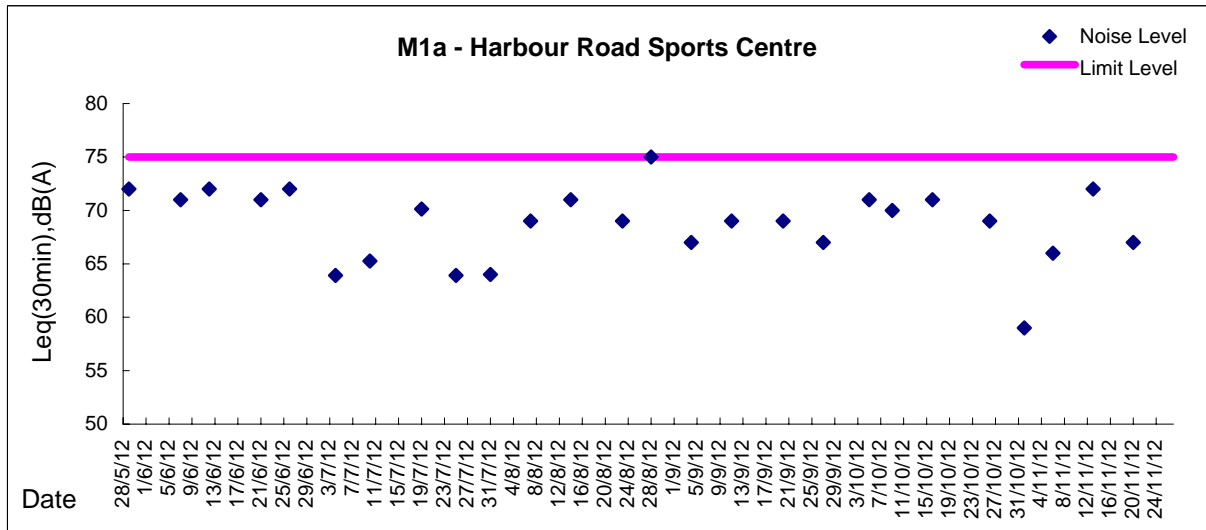

Graphic Presentation of Noise Monitoring Result

Day Time (0700 - 1900hrs on normal weekdays)

Graphic Presentation of Noise Monitoring Result

Day Time (0700 - 1900hrs on normal weekdays)