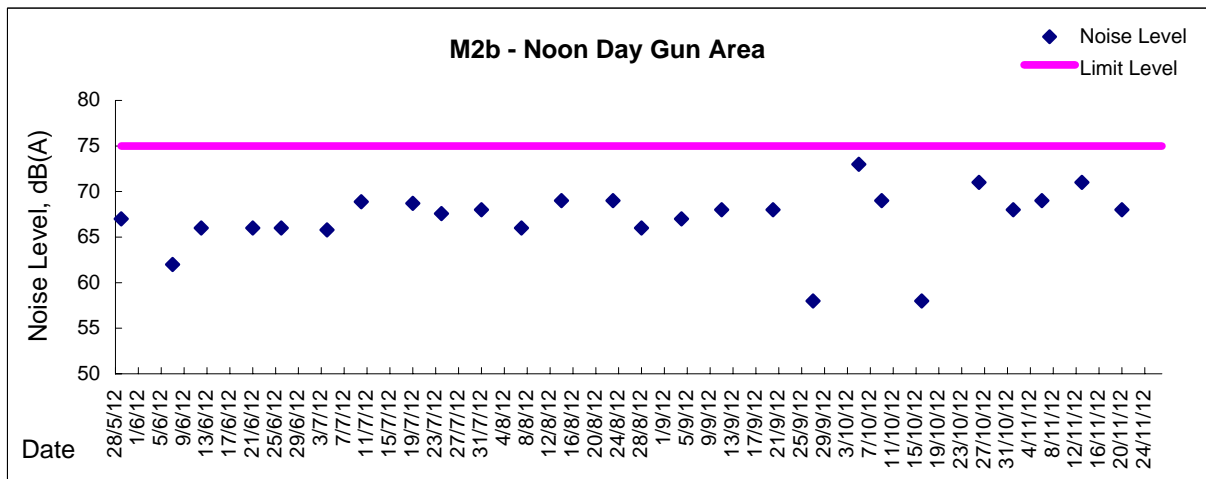

Graphic Presentation of Noise Monitoring Result

Day Time (0700 - 1900hrs on normal weekdays)

Graphic Presentation of Noise Monitoring Result

Day Time (0700 - 1900hrs on normal weekdays)