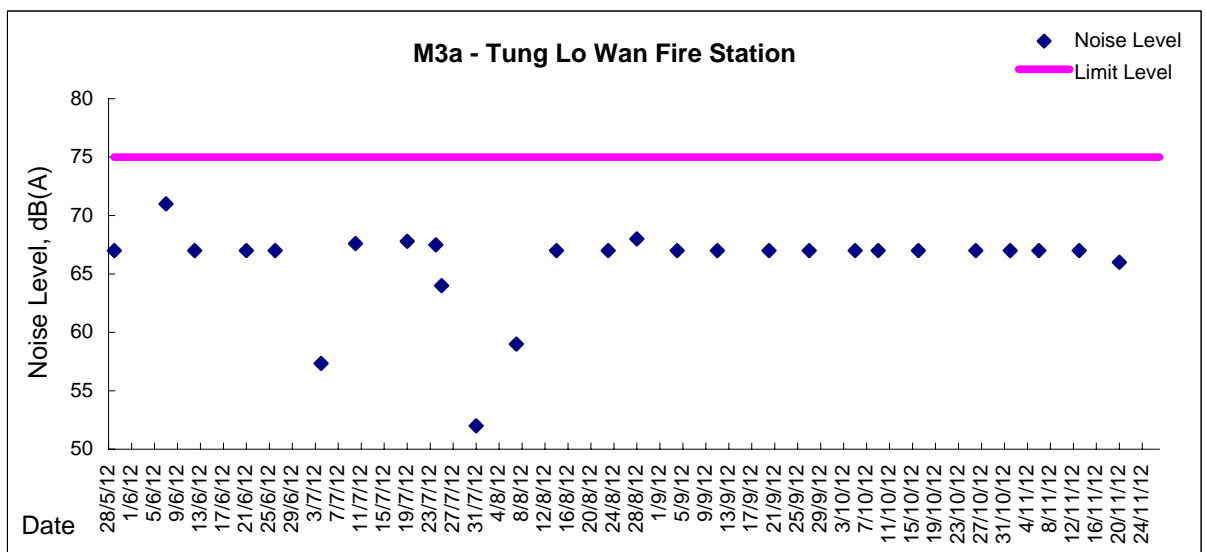

Graphic Presentation of Noise Monitoring Result

Day Time (0700 - 1900hrs on normal weekdays)

Graphic Presentation of Noise Monitoring Result

Day Time (0700 - 1900hrs on normal weekdays)